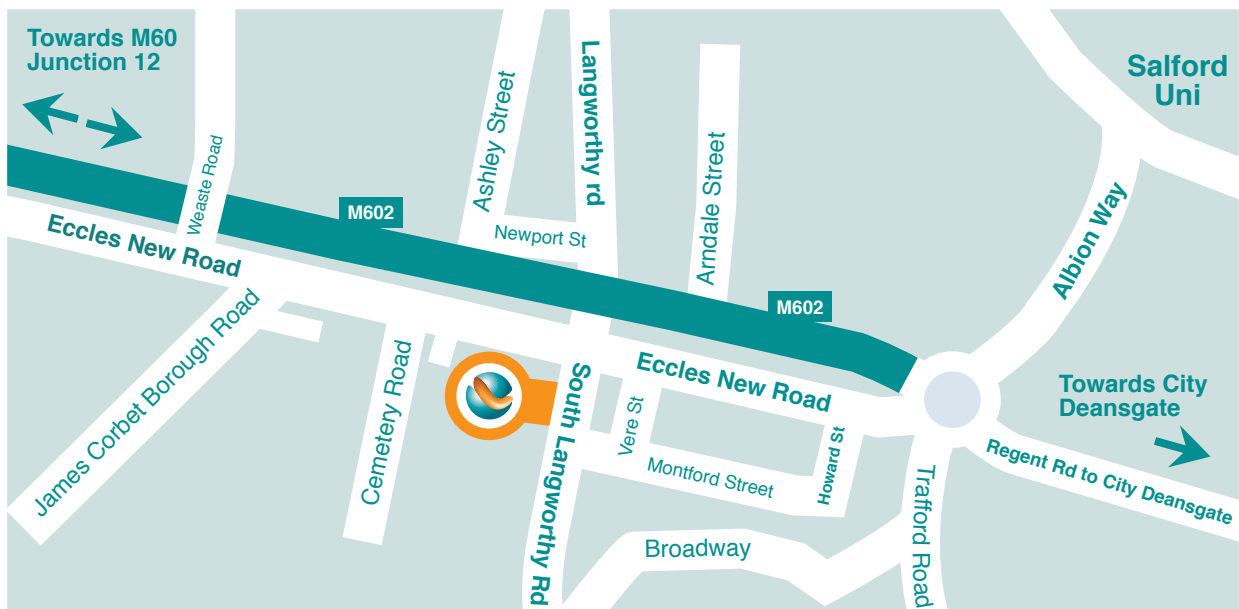

## Travelling by Air

From Manchester International Airport - the centre is situated 10 miles from the airport or approximately 40 minutes by taxi.

## Travelling by Rail

From Piccadilly Station - the centre is situated 3 miles from Piccadilly or approximately 10 minutes by taxi.

## Travelling by Tram

From Piccadilly Station - the metro link runs from Piccadilly to Langworthy road station which is the nearest stop to the LIMA Networks. It is then approximately a 3 minute walk.